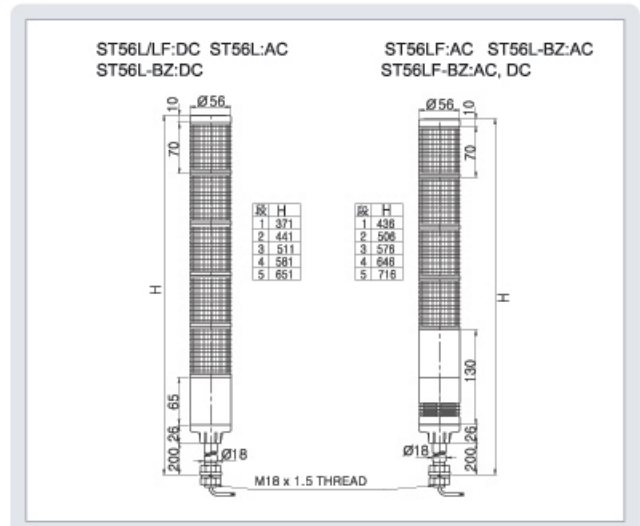

内装蜂鸣器的身体  
The body of this product has buzzer built-in.

支架  
(Bracket)  
Mounting  
device

SCREW & NUT  
(标准 Standard)

LB18

LW18

SZ18

※ 详细尺寸请参照91页  
For a detailed dimension, please refer to page 91.

型号 Model	段数 Layer	电压 Rated Voltage	电流 Current	重量 Weight	颜色 Color
ST56L LED长亮 Steady	1	AC/DC12V	0.110A	0.36Kg	■红-R
		AC/DC24V	0.072A	0.36Kg	
		AC110V	0.040A	0.53Kg	
ST56LF LED 长亮/闪亮 Steady /Flashing	2	AC/DC12V	0.220A	0.45Kg	■红-R ■绿-G
		AC/DC24V	0.144A	0.45Kg	
		AC110V	0.049A	0.62Kg	
ST56L-BZ LED长亮 蜂鸣器 Steady with Buzzer	3	AC/DC12V	0.330A	0.53Kg	■红-R ■黄-A ■绿-G
		AC/DC24V	0.216A	0.53Kg	
		AC110V	0.058A	0.70Kg	
ST56LF-BZ LED 长亮/闪亮 Steady /Flashing with Buzzer	4	AC/DC12V	0.440A	0.62Kg	■红-R ■黄-A ■绿-G ■蓝-B
		AC/DC24V	0.288A	0.62Kg	
		AC110V	0.066A	0.79Kg	
	5	AC/DC12V	0.550A	0.70Kg	■红-R ■黄-A ■绿-G ■蓝-B ■白-W
		AC/DC24V	0.360A	0.70Kg	
		AC110V	0.073A	0.87Kg	
		AC220V	0.037A	0.87Kg	

### 外形图 (External view drawing)