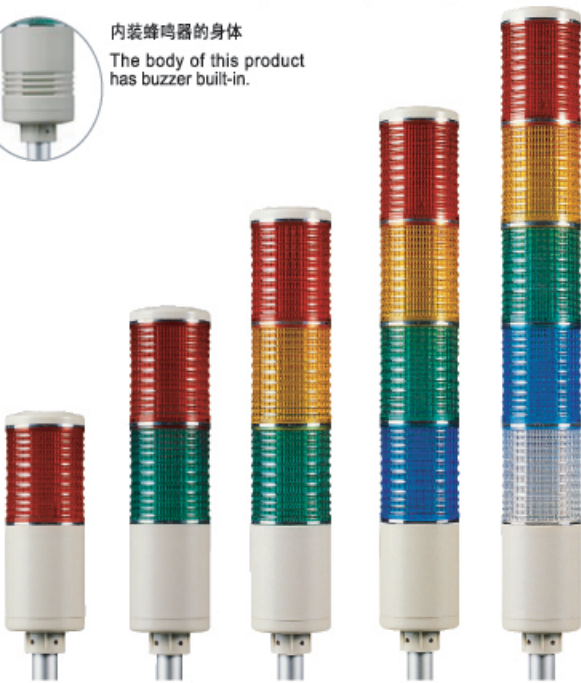

# ST56L

Ø56mm

LED 长亮/闪亮型 多层式指示灯 LED Steady/Flashing Tower Lamp

**ST56L** | LED 长亮型  
LED Steady

**ST56LF** | LED 长亮/闪亮型  
LED Steady/Flashing

**ST56L-BZ** | 内装蜂鸣器LED长亮型  
LED Steady With Buzzer

**ST56LF-BZ** | 内装蜂鸣器LED长亮/闪亮型  
LED Steady/Flashing With Buzzer

内装蜂鸣器的身体  
The body of this product has buzzer built-in.

支架  
(Bracket)  
Mounting  
device

SCREW & NUT  
(标准 Standard)

LB18

LW18

SZ18

※ 详细尺寸请参照91页  
For a detailed dimension, please refer to page 91.

型号 Model	段数 Layer	电压 Rated Voltage	电流 Current	重量 Weight	颜色 Color
ST56L LED长亮 Steady	1	AC/DC12V	0.110A	0.36Kg	■红-R
		AC/DC24V	0.072A	0.36Kg	
		AC110V	0.040A	0.53Kg	
ST56LF LED 长亮/闪亮 Steady /Flashing	2	AC/DC12V	0.220A	0.45Kg	■红-R ■绿-G
		AC/DC24V	0.144A	0.45Kg	
		AC110V	0.049A	0.62Kg	
ST56L-BZ LED长亮 蜂鸣器 Steady with Buzzer	3	AC/DC12V	0.330A	0.53Kg	■红-R ■黄-A ■绿-G
		AC/DC24V	0.216A	0.53Kg	
		AC110V	0.058A	0.70Kg	
ST56LF-BZ LED 长亮/闪亮 Steady /Flashing with Buzzer	4	AC/DC12V	0.440A	0.62Kg	■红-R ■黄-A ■绿-G ■蓝-B
		AC/DC24V	0.288A	0.62Kg	
		AC110V	0.066A	0.79Kg	
	5	AC/DC12V	0.550A	0.70Kg	■红-R ■黄-A ■绿-G ■蓝-B ■白-W
		AC/DC24V	0.360A	0.70Kg	
		AC110V	0.073A	0.87Kg	
		AC220V	0.037A	0.87Kg	

带固定安装用支杆的Ø56mm高级型LED光源产品  
闪光面积是经济型产品的两倍，易于在远距离  
时显示光信号

- 采用了高亮度的发光二极管作为光源
- 闪光面积是经济型产品的两倍，在远距离时光信号可见度很好
- 接插型的构造，使得每一节的颜色更换及维修更加容易
- 闪亮数：60-80/min.
- 蜂鸣器内装型，音量：90dB \*可以定做2音蜂鸣器
- 主要材料：灯罩-AS，灯座-ABS，支杆-AL
- 技术认证：CE 保护等级：IP23
- Luxury product of 56mm pole installation type with high-brightness LED as light source
- High in visibility with light diffusion area two times as large as in economical product
- Easy to change color kit, repair and maintain with connector globe-type structure
- Flashes : 60-80/min.
- Built-in buzzer type volume : 90dB
- Certification: CE \*Protection class: IP23