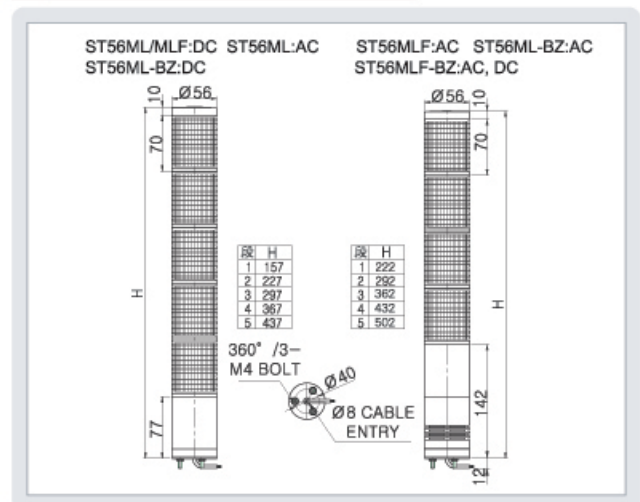

信号线, 蜂鸣器线电流 (1段标准) (Signal, Buzzer Line Current-1Layer)

电压 Rated Voltage	AC/DC12V	AC/DC24V	AC110V	AC220V
信号线电流 Signal Line Current	0.110A	0.072A	0.040A	0.020A
蜂鸣器线电流 Buzzer Line Current	0.015A	0.028A	0.021A	0.038A

### 外形图 (External view drawing)