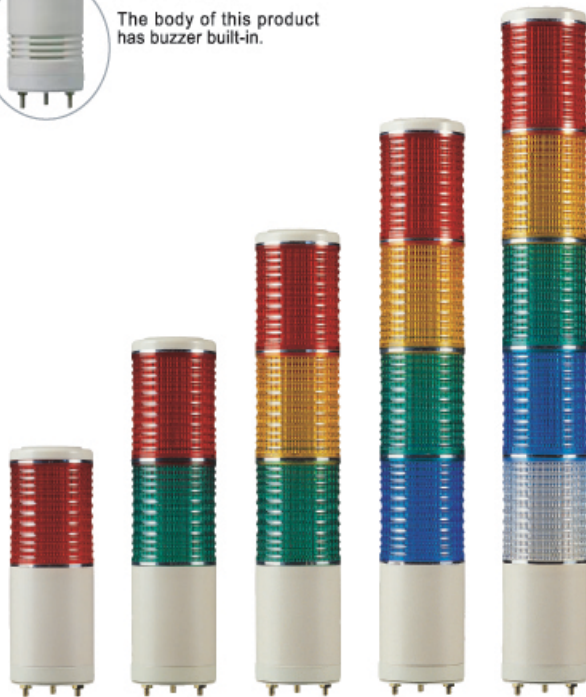

# ST56ML

Ø56mm

LED 长亮/闪亮型 多层式指示灯 LED Steady/Flashing Tower Lamp

**ST56ML** | LED长亮型  
LED Steady

**ST56MLF** | LED长亮/闪亮型  
LED Steady/Flashing

**ST56ML-BZ** | 内装蜂鸣器 LED 长亮型  
LED Steady With Buzzer

**ST56MLF-BZ** | 内装蜂鸣器 LED 长亮/闪亮型  
LED Steady/Flashing With Buzzer

内装蜂鸣器的身体  
The body of this product has buzzer built-in.

型号 Model	段数 Layer	电压 Rated Voltage	电流 Current	重量 Weight	颜色 Color
ST56ML LED长亮 Steady	1	AC/DC12V	0.110A	0.21Kg	■红-R
		AC/DC24V	0.072A	0.21Kg	
		AC110V	0.040A	0.38Kg	
ST56MLF LED 长亮/闪亮 Steady /Flashing	2	AC/DC12V	0.220A	0.29Kg	■红-R ■绿-G
		AC/DC24V	0.144A	0.29Kg	
		AC110V	0.049A	0.46Kg	
ST56ML- BZ LED长亮 蜂鸣器 Steady with Buzzer	3	AC/DC12V	0.330A	0.38Kg	■红-R ■黄-A ■绿-G
		AC/DC24V	0.216A	0.38Kg	
		AC110V	0.058A	0.55Kg	
ST56MLF- BZ LED 长亮/闪亮 蜂鸣器 Steady /Flashing with Buzzer	4	AC/DC12V	0.440A	0.46Kg	■红-R ■黄-A ■绿-G ■蓝-B
		AC/DC24V	0.288A	0.46Kg	
		AC110V	0.066A	0.63Kg	
	5	AC/DC12V	0.550A	0.55Kg	■红-R ■黄-A ■绿-G ■蓝-B ■白-W
		AC/DC24V	0.360A	0.55Kg	
		AC110V	0.073A	0.72Kg	
		AC220V	0.037A	0.72Kg	